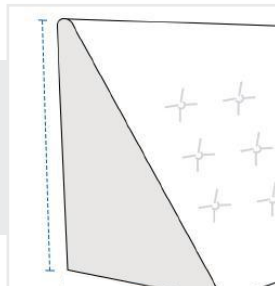

How to Measure Triangle Cushion Cover

Measurement Instruction

- ✓ Give exact measurement from edge to edge.
- ✓ Covers are reduced by 0" to 1" on the given width/length for a snug fit.
- ✓ The height dimensions will remain same as provided by you.

Measurement (Inches)

1. Height

2. Width

3. Length

1. Height:

Height of the Triangle Cushion

2. Width:

Width of the Triangle Cushion

3. Length:

Length of the Triangle Cushion

We encourage you to upload the image of the article you need the cover for - this helps our team ensure covers are designed keeping your requirements in mind.