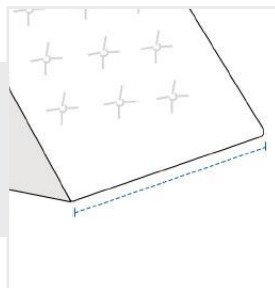

How to Measure Triangle Cushion Cover

Measurement Instruction

- ✓ Give exact measurement from edge to edge.
- ✓ Covers are reduced by 0" to 1" on the given width/length for a snug fit.
- ✓ The height dimensions will remain same as provided by you.

Measurement (Inches)

1. Height

2. Width

3. Length

1. Height:

Height of the Triangle Cushion

2. Width:

Width of the Triangle Cushion

3. Length:

Length of the Triangle Cushion

We encourage you to upload the image of the article you need the cover for - this helps our team ensure covers are designed keeping your requirements in mind.