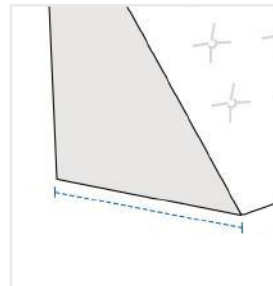

How to Measure Triangle Cushion Cover

Measurement Instruction

- ✓ Give exact measurement from edge to edge.
- ✓ Covers are reduced by 0" to 1" on the given width/length for a snug fit.
- ✓ The height dimensions will remain same as provided by you.

Measurement (Inches)

1. Height

2. Width

3. Length

1. Height:

Height of the Triangle Cushion

2. Width:

Width of the Triangle Cushion

3. Length:

Length of the Triangle Cushion

We encourage you to upload the image of the article you need the cover for - this helps our team ensure covers are designed keeping your requirements in mind.