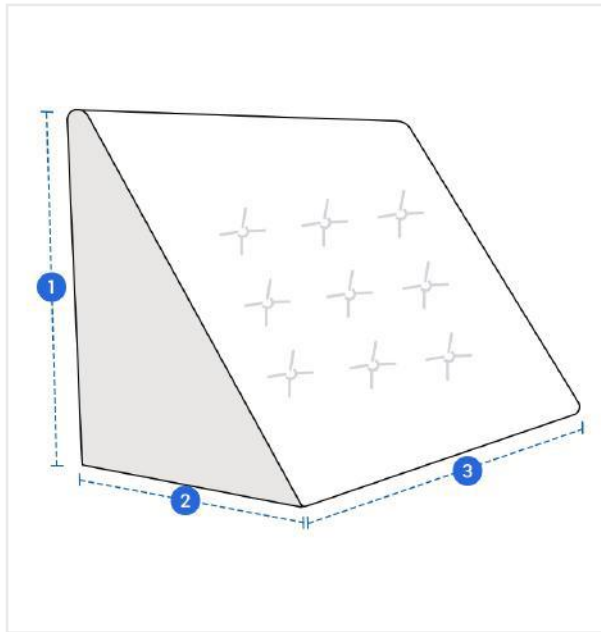

How to Measure Triangle Cushion Cover

Measurement Instruction

- ✓ Give exact measurement from edge to edge.
- ✓ Covers are reduced by 0" to 1" on the given width/length for a snug fit.
- ✓ The height dimensions will remain same as provided by you.

Measurement (Inches)

1. Height

2. Width

3. Length

1. Height:

Height of the Triangle Cushion

2. Width:

Width of the Triangle Cushion